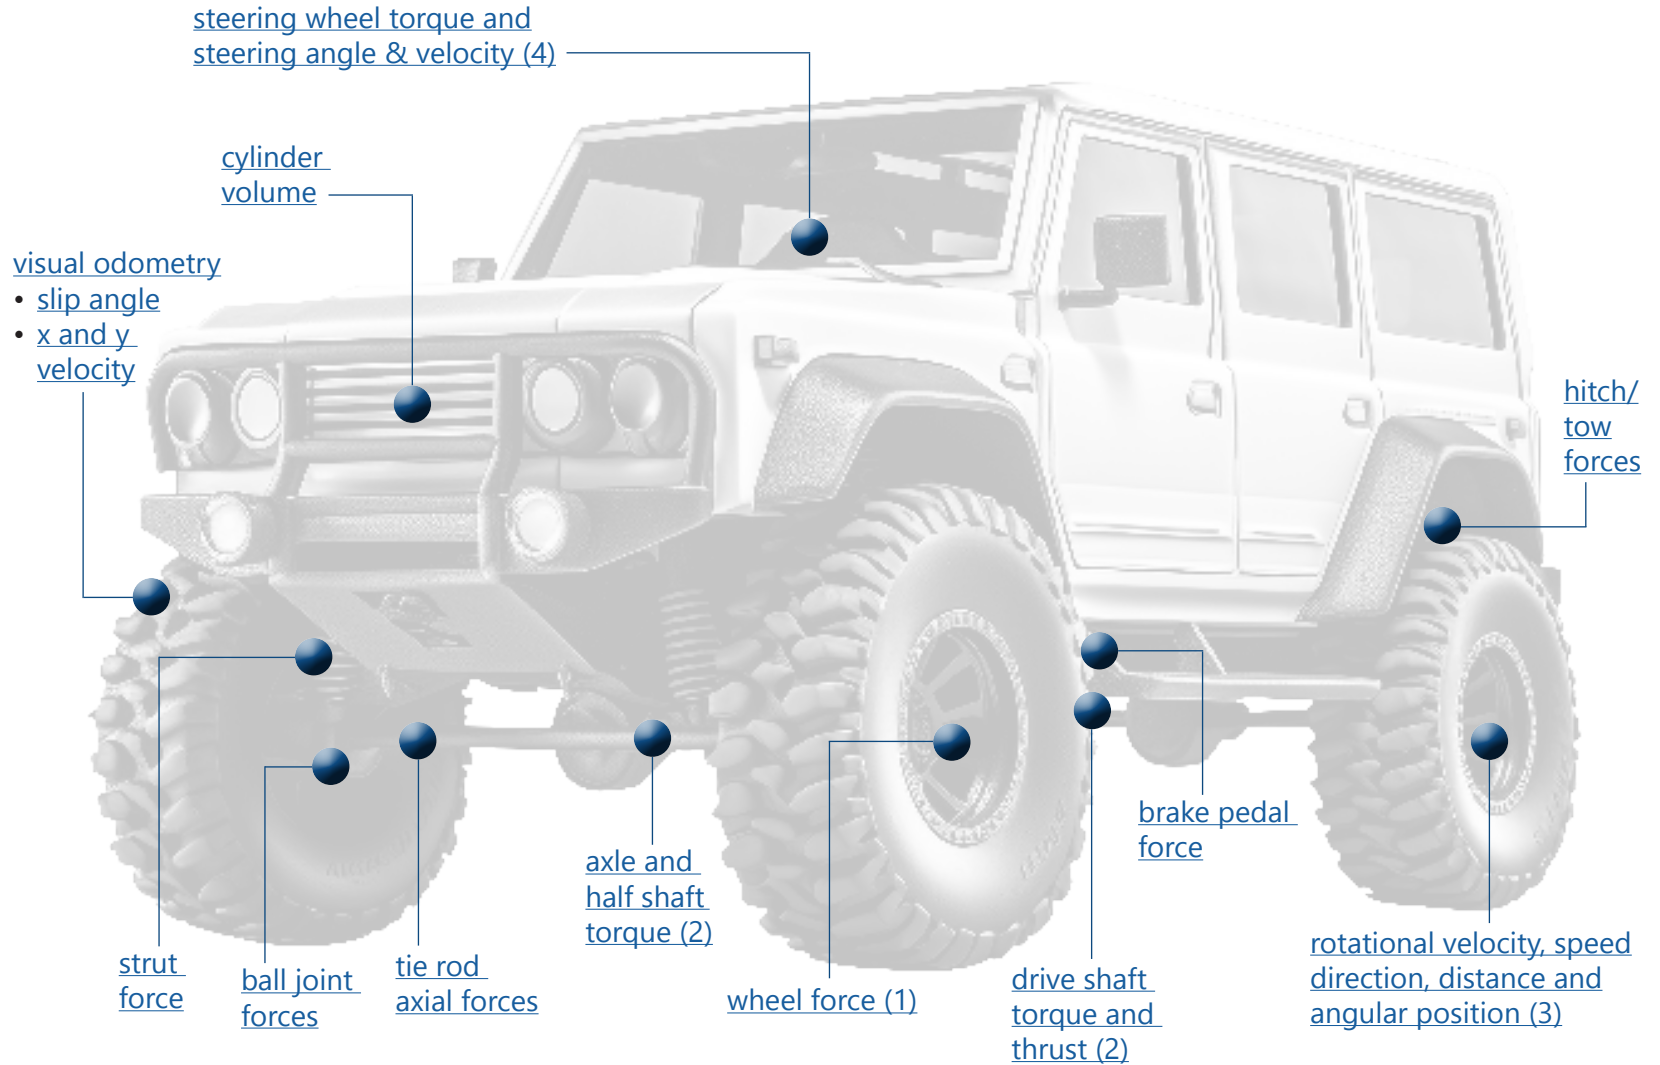

TESTING EQUIPMENT | INSTRUMENTATION & DATA RECORDING SERVICES | FIELD SUPPORT | EQUIPMENT RENTALS

Wheel Force Transducer (1)

Shaft Instrumentation with Slip Ring or Telemetry (2)

Wheel Pulse Transducer (3)

Steering Wheel Transducer (4)

An industry leader in automotive testing, Michigan Scientific Corporation (MSC) provides solutions for virtually any on or off-road testing measurement. Conveniently located in Milford, Michigan, MSC is ready to assist with your testing and instrumentation challenges. Data acquisition, equipment/instrumentation installation and on-site testing support services are also available.