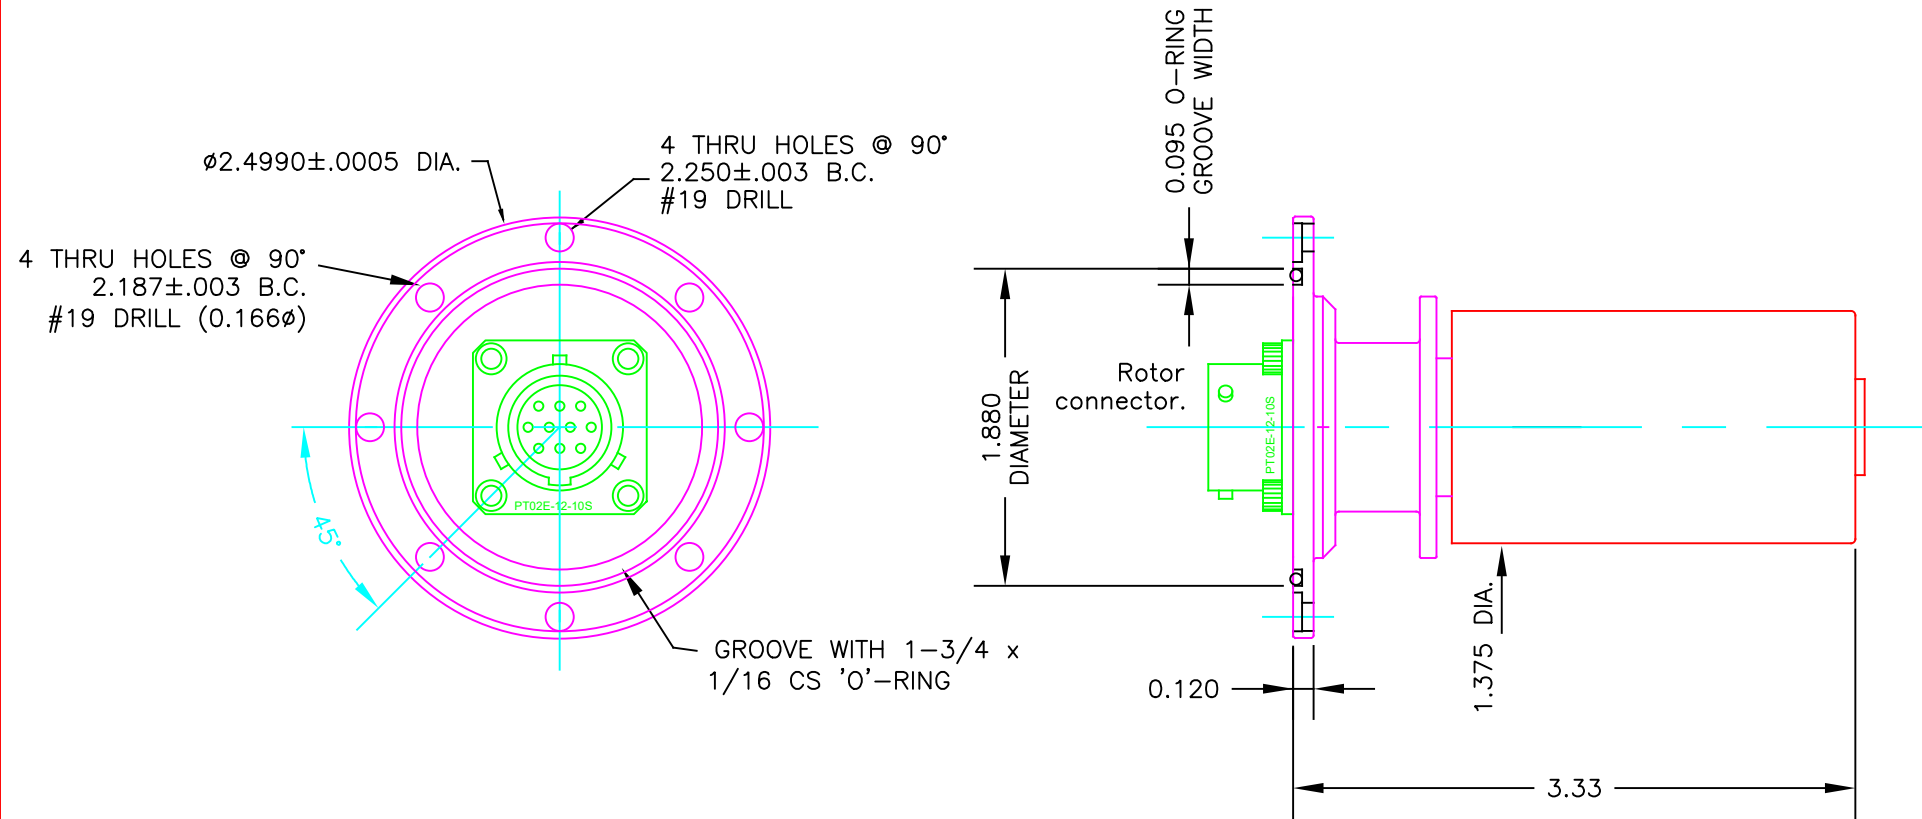

# WEATHERPROOF SLIP RING & ENCODER

Model SR\_AW/E60/A for 0, 4, 6, 8, & 10 slip ring connections. Dimensions are identical.

Model SR20AW/A dimensions are identical, only the connector becomes PT02E-16-26S.

DRAWING # C178022B.DWG  
REV DATE: 10-13-11 KDL

MICHIGAN SCIENTIFIC CORP.  
8500 ANCE RD  
CHARLEVOIX, MI 49720  
TEL 231-547-5511  
FAX 231-547-7070