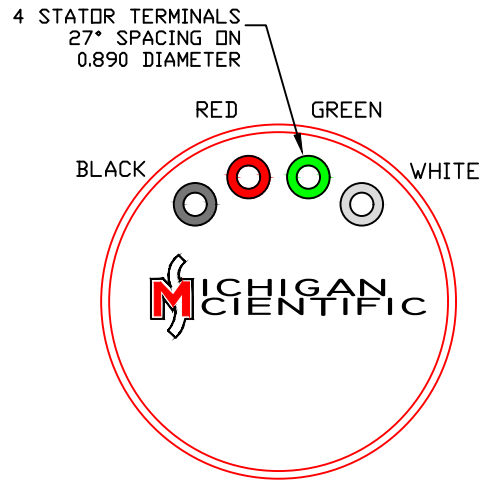

C213443A

DATE	BY	REVISION	LDC.

STATOR TERMINAL	ROTOR WIRE
WHITE	YELLOW
GREEN	ORANGE
RED	RED
BLACK	BROWN

SHORT S SERIES  
MODEL SHORT S4/D

4 SLIP RING CONNECTIONS

APPROXIMATE WEIGHT 46 GRAMS (1.6 OZ)

ALL DIMENSIONS IN INCHES  
DESIGN MAY CHANGE WITHOUT NOTICE