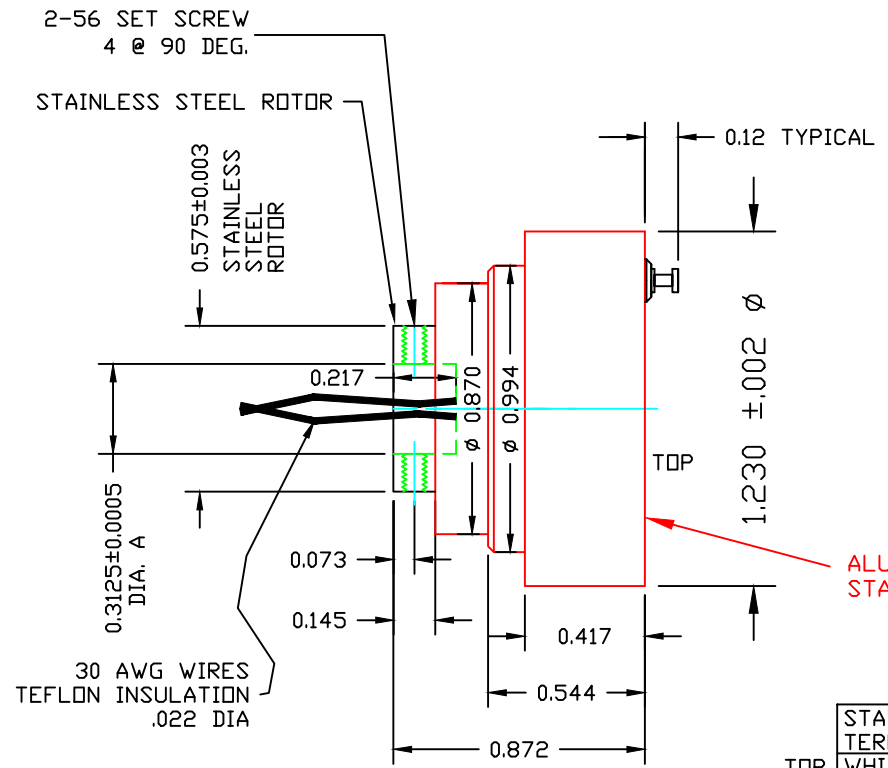

C213443A

DATE	BY	REVISION	LDC.

STATOR TERMINAL	ROTOR WIRE
WHITE	YELLOW
GREEN	ORANGE
RED	RED
BLACK	BROWN

SHORT S SERIES  
MODEL SHORT S4/D

4 SLIP RING CONNECTIONS

APPROXIMATE WEIGHT 46 GRAMS (1.6 OZ)

ALL DIMENSIONS IN INCHES  
DESIGN MAY CHANGE WITHOUT NOTICE

© 2020

**MICHIGAN SCIENTIFIC CORPORATION**

08500 ANCE ROAD  
CHARLEVOIX, MI 49720  
PHONE: (231)547-5511 FAX: (231)547-7070

<b>TOLERANCES</b>	<b>DESIGNED BY:</b>	<b>DATE:</b>	<b>SCALE:</b>
.xxxx ±----	KDL	3-19-14	1:1
.xxx ±---	<b>DRAWN BY:</b>	<b>TITLE:</b>	
.xx ±--	KDL	SHORT S4/D	
ANGLES ±'----	<b>CHECKED BY:</b>	<b>SHT OF SHTS:</b>	<b>SIZE</b>
<b>SURFACE FINISH</b> ----RMS			AH
<b>DRAWING NO.:</b>	<b>MATERIAL:</b>		
C213443A	METAL HOUSING		