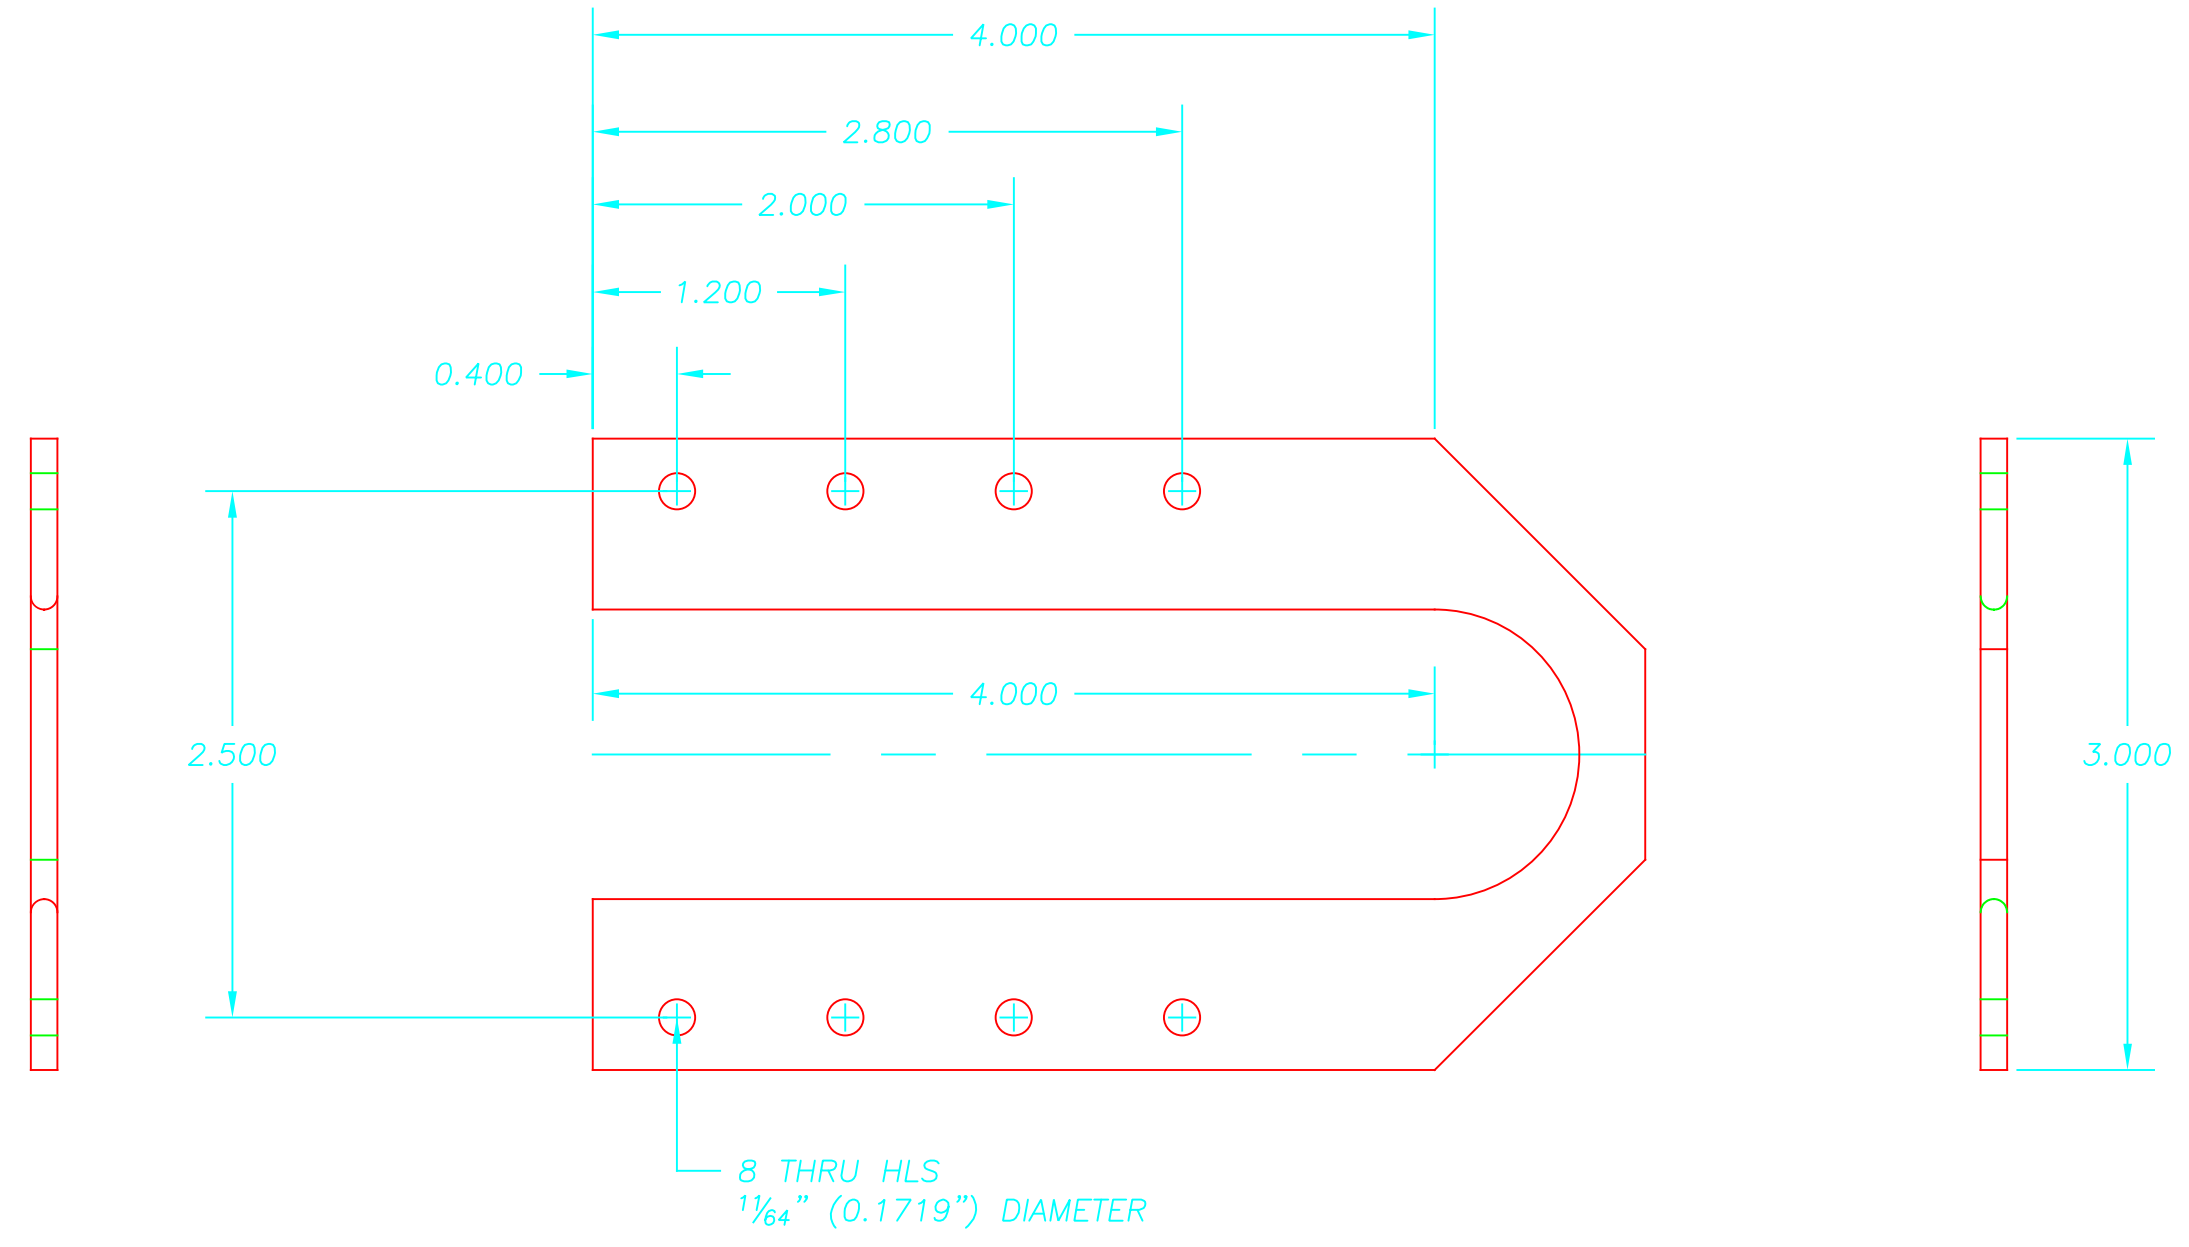

C206002A

MICHIGAN SCIENTIFIC CORPORATION
 08500 ANCE ROAD
 CHARLEVOIX, MI 49720
 PHONE: (616)547-5511 FAX: (616)547-7070

TOLERANCES .xxxx ±---- .xxx ±.005 .xx ±.01 ANGLES ±2°00'	DESIGNED BY: KDL	DATE: 1/7/08	SCALE: 1:1
SURFACE FINISH ---RMS	DRAWN BY: PCS	TITLE: U FENDR BRKT	SHT OF SHTS: 1 OF 1
DRAWING NO.: C206002A	CHECKED BY:	SIZE: BH	MATERIAL: 1/8" Nylatron GS