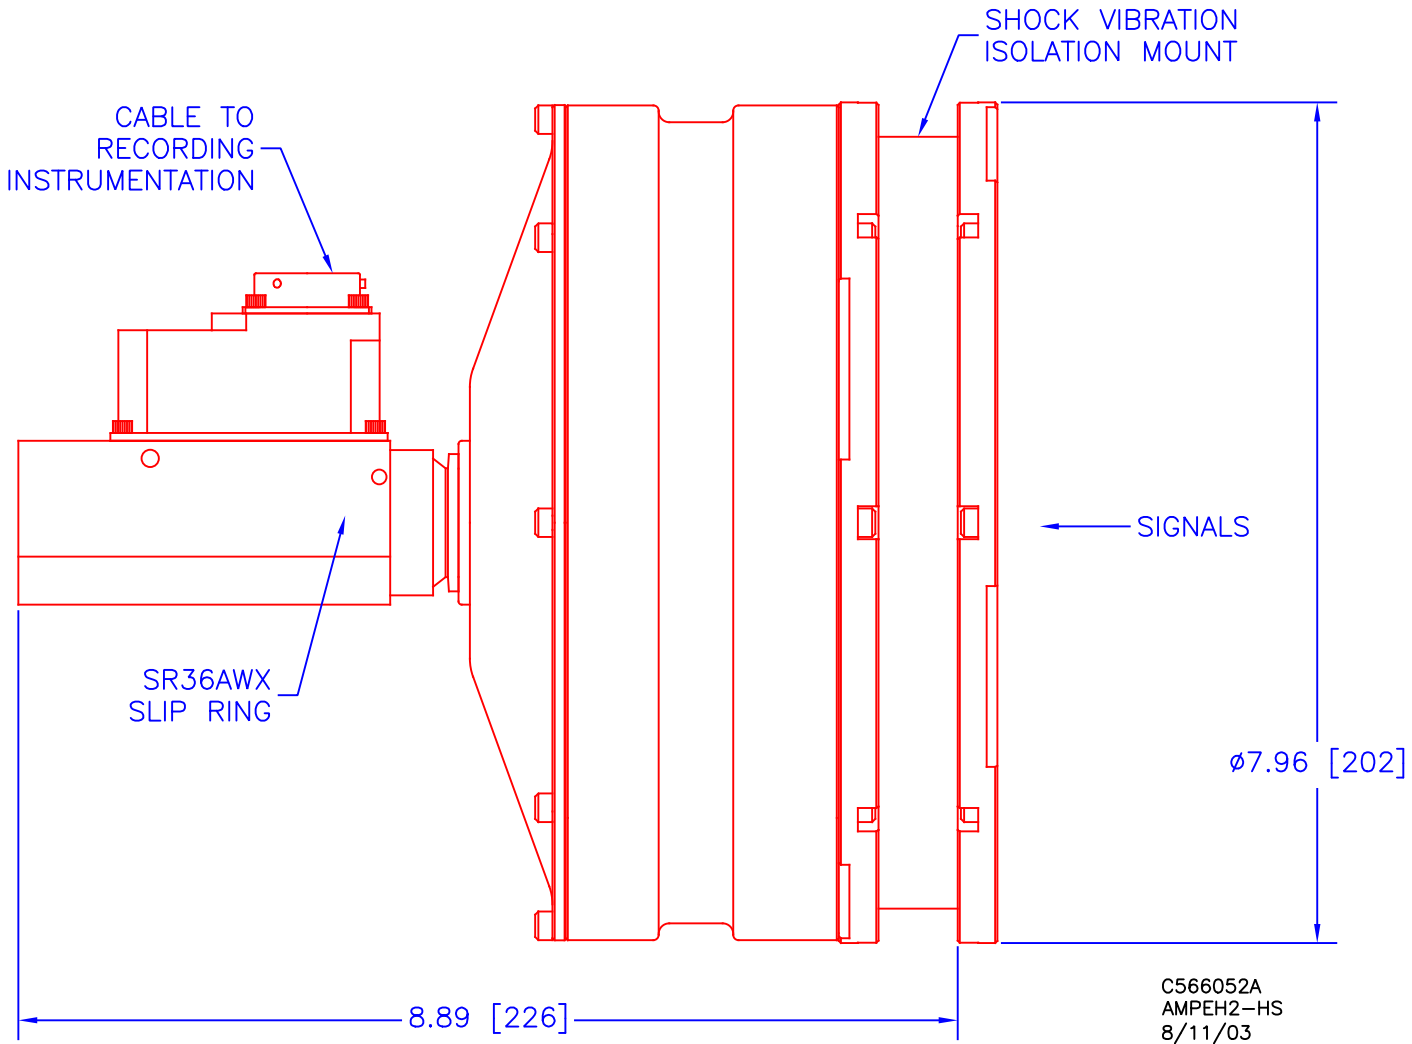

C566052A

DATE	BY	REVISION	LOC.

C566052A  
 AMPEH2-HS  
 8/11/03

**MICHIGAN SCIENTIFIC CORPORATION**  
 08500 ANCE ROAD  
 CHARLEVOIX, MI 49720  
 PHONE: (231)547-5511 FAX: (231)547-7070

TOLERANCES	DESIGNED BY:	DATE:	SCALE:
.XXX ±----	JCS	07/14/05	:1:1
.XX ±---	DRAWN BY:	TITLE:	
.X ±--	JCS	AMPEH2-HS	
ANGLES ±-°--	CHECKED BY:	SHT OF SHTS:	SIZE
SURFACE FINISH	CH		CH
-----RMS			
DRAWING NO.:	MATERIAL:		
C566052A			